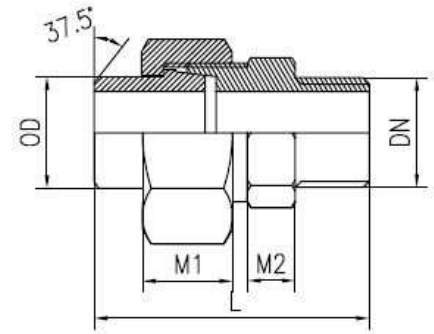

BW-BW Conical

BW Female Conical

Male Female Conical

Male-Male conical

Female-Female Conical

BW Male Conical

3 Pieces Conical Unions Forged PN40, Material 304/316L									
DN	OD	M1	M2	BW-BW	BW-Female	Male-Female	Male-Male	Female-Female	BW-Male
				L	L	L	L	L	L
1/4"	13.5	12	9	40	32	40	51	34.5	43
3/8"	17.2	14	9	43.5	34.5	43.5	55.5	37	46.5
1/2"	21.3	16	9	48	38	51	65	37	52
3/4"	26.9	17	9	52	41	53	68	38	56
1"	33.7	18	9	54.5	43	59	76	44	60
1 1/4"	42.4	18	10	56	48	66.5	82	46	63.5
1 1/2"	48.3	18	10	58	50	68.3	82	50.5	63.8
2"	60.3	20	12	63	56	77	95	54	74

Nut-Casting, Male and liner:forging or by bar.