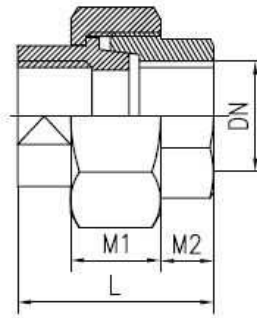

BW-BW Conical

BW Female Conical

Male Female Conical

Male-Male conical

Female-Female Conical

BW Male Conical

3 Pieces Conical Unions Forged PN40, Material 304/316L									
DN	OD	M1	M2	BW-BW	BW-Female	Male-Female	Male-Male	Female-Female	BW-Male
				L	L	L	L	L	L
1/4"	13.5	12	9	40	32	40	51	34.5	43
3/8"	17.2	14	9	43.5	34.5	43.5	55.5	37	46.5
1/2"	21.3	16	9	48	38	51	65	37	52
3/4"	26.9	17	9	52	41	53	68	38	56
1"	33.7	18	9	54.5	43	59	76	44	60
1 1/4"	42.4	18	10	56	48	66.5	82	46	63.5
1 1/2"	48.3	18	10	58	50	68.3	82	50.5	63.8
2"	60.3	20	12	63	56	77	95	54	74

Nut-Casting, Male and liner:forging or by bar.