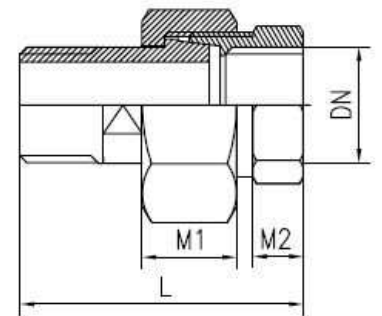

Cangzhou Changyuan Fittings Co.,Ltd

Add:No.26 Shigang Road,Development Zone,Cangzhou ,Hebei,China Pc:061000

Http://www.con-well.com Email:con-well@vip.163.com sale@con-well.com

3 Pieces Unions Forged PN40, Material 304/316L

BW-BW Conical

BW Female Conical

Male Female Conical

Male-Male conical

Female-Female Conical

BW Male Conical

3 Pieces Conical Unions Forged PN40, Material 304/316L									
DN	OD	M1	M2	BW-BW	BW-Female	Male-Female	Male-Male	Female-Female	BW-Male
				L	L	L	L	L	L
1/4"	13.5	12	9	40	32	40	51	34.5	43
3/8"	17.2	14	9	43.5	34.5	43.5	55.5	37	46.5
1/2"	21.3	16	9	48	38	51	65	37	52
3/4"	26.9	17	9	52	41	53	68	38	56
1"	33.7	18	9	54.5	43	59	76	44	60
1 1/4"	42.4	18	10	56	48	66.5	82	46	63.5
1 1/2"	48.3	18	10	58	50	68.3	82	50.5	63.8
2"	60.3	20	12	63	56	77	95	54	74

Nut-Casting, Male and liner:forging or by bar.