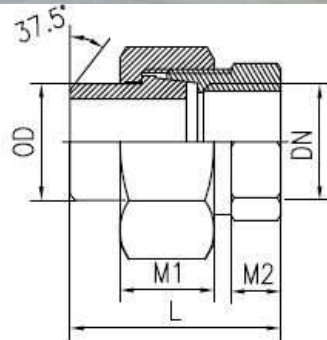

Cangzhou Changyuan Fittings Co.,Ltd

Add:No.26 Shigang Road,Development Zone,Cangzhou ,Hebei,China Pc:061000

Http://www.con-well.com Email:con-well@vip.163.com sale@con-well.com

3 Pieces Unions Forged PN40, Material 304/316L

BW-BW Conical

BW Female Conical

Male Female Conical

Male-Male conical

Female-Female Conical

BW Male Conical

3 Pieces Conical Unions Forged PN40, Material 304/316L									
DN	OD	M1	M2	BW-BW	BW-Female	Male-Female	Male-Male	Female-Female	BW-Male
				L	L	L	L	L	L
1/4"	13.5	12	9	40	32	40	51	34.5	43
3/8"	17.2	14	9	43.5	34.5	43.5	55.5	37	46.5
1/2"	21.3	16	9	48	38	51	65	37	52
3/4"	26.9	17	9	52	41	53	68	38	56
1"	33.7	18	9	54.5	43	59	76	44	60
1 1/4"	42.4	18	10	56	48	66.5	82	46	63.5
1 1/2"	48.3	18	10	58	50	68.3	82	50.5	63.8
2"	60.3	20	12	63	56	77	95	54	74

Nut-Casting, Male and liner:forging or by bar.