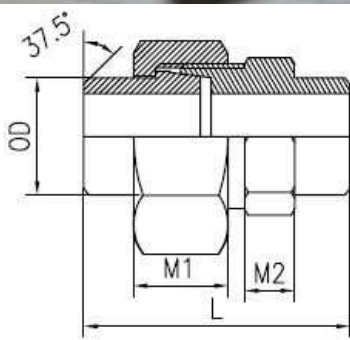

Cangzhou Changyuan Fittings Co.,Ltd

Add:No.26 Shigang Road,Development Zone,Cangzhou ,Hebei,China Pc:061000

Http://www.con-well.com Email:con-well@vip.163.com sale@con-well.com

3 Pieces Unions Forged PN40, Material 304/316L

BW-BW Conical

BW Female Conical

Male Female Conical

Male-Male conical

Female-Female Conical

BW Male Conical

3 Pieces Conical Unions Forged PN40, Material 304/316L									
DN	OD	M1	M2	BW-BW	BW-Female	Male-Female	Male-Male	Female-Female	BW-Male
				L	L	L	L	L	L
1/4"	13.5	12	9	40	32	40	51	34.5	43
3/8"	17.2	14	9	43.5	34.5	43.5	55.5	37	46.5
1/2"	21.3	16	9	48	38	51	65	37	52
3/4"	26.9	17	9	52	41	53	68	38	56
1"	33.7	18	9	54.5	43	59	76	44	60
1 1/4"	42.4	18	10	56	48	66.5	82	46	63.5
1 1/2"	48.3	18	10	58	50	68.3	82	50.5	63.8
2"	60.3	20	12	63	56	77	95	54	74

Nut-Casting, Male and liner:forging or by bar.