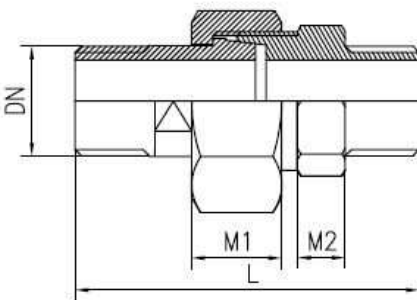

Cangzhou Changyuan Fittings Co.,Ltd

Add:No.26 Shigang Road,Development Zone,Cangzhou ,Hebei,China Pc:061000

Http://www.con-well.com Email:con-well@vip.163.com sale@con-well.com

3 Pieces Unions Forged PN40, Material 304/316L

BW-BW Conical

BW Female Conical

Male Female Conical

Male-Male conical

Female-Female Conical

BW Male Conical

3 Pieces Conical Unions Forged PN40, Material 304/316L									
DN	OD	M1	M2	BW-BW	BW-Female	Male-Female	Male-Male	Female-Female	BW-Male
				L	L	L	L	L	L
1/4"	13.5	12	9	40	32	40	51	34.5	43
3/8"	17.2	14	9	43.5	34.5	43.5	55.5	37	46.5
1/2"	21.3	16	9	48	38	51	65	37	52
3/4"	26.9	17	9	52	41	53	68	38	56
1"	33.7	18	9	54.5	43	59	76	44	60
1 1/4"	42.4	18	10	56	48	66.5	82	46	63.5
1 1/2"	48.3	18	10	58	50	68.3	82	50.5	63.8
2"	60.3	20	12	63	56	77	95	54	74

Nut-Casting, Male and liner:forging or by bar.